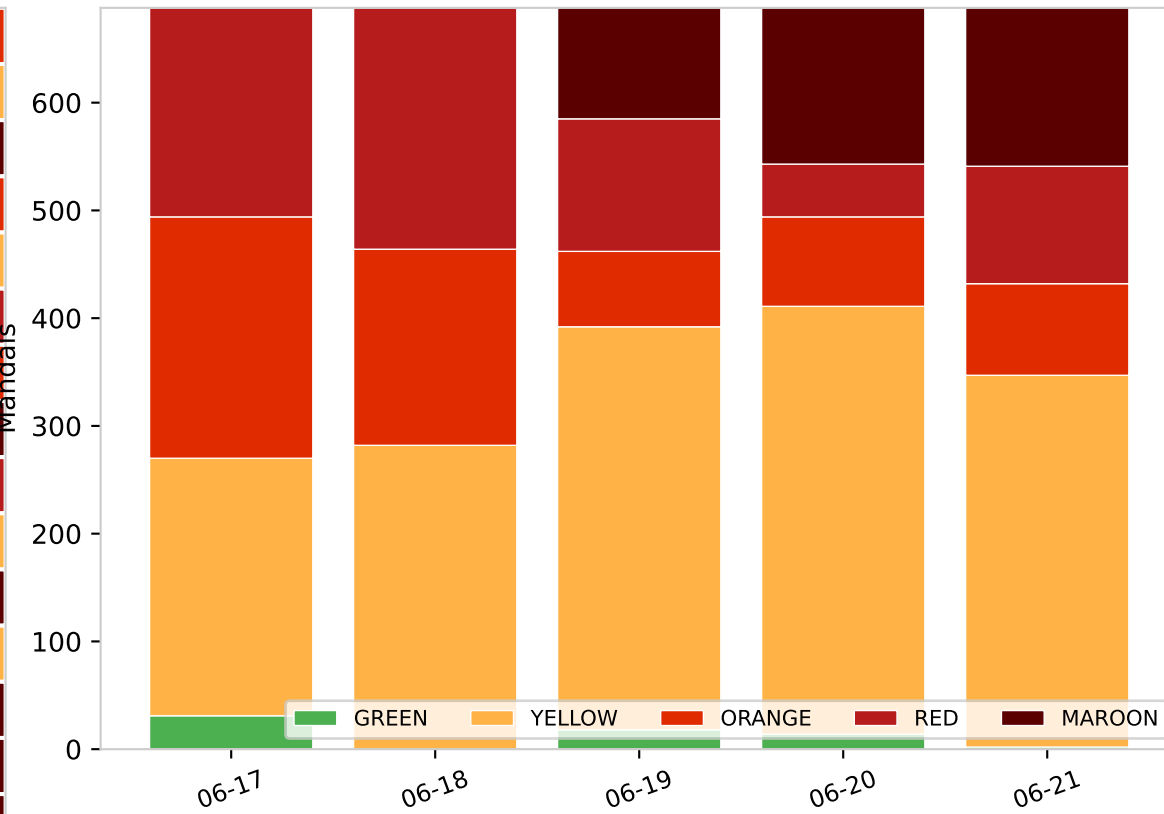

# ఆంధ్రప్రదేశ్ రాష్ట్ర విపత్తుల నిరోధకత సందేశం — రాష్ట్ర నేతృత్వ ఉష్ణ తరంగ నేతృత్వ

State-wide Heat Tier Forecast — Run 2026-06-17 00Z | Generated 17 Jun 2026 11:45 IST

Peak tier per district per day (cell = peak tier · Tmax °C shown)

Top-10 highest-impact mandal-days

Date	Mandal	District	Tmax	Tier	IMD class	Impact
2026-06-19	Bikaraya Samudra	Ananthapuram	40.2	MAROON	shw	100
2026-06-19	Anaparthi	East Godavari	40.3	MAROON	shw	100
2026-06-20	Chagallu	East Godavari	39.6	MAROON	shw	100
2026-06-21	Chagallu	East Godavari	39.7	MAROON	shw	100
2026-06-20	Kovvur	East Godavari	39.6	MAROON	shw	100
2026-06-21	Kovvur	East Godavari	39.7	MAROON	shw	100
2026-06-20	Rajahmundry (R)	East Godavari	39.6	MAROON	shw	100
2026-06-21	Rajahmundry (R)	East Godavari	39.7	MAROON	shw	100
2026-06-20	Rajanagaram	East Godavari	39.8	MAROON	shw	100
2026-06-21	Rajanagaram	East Godavari	39.6	MAROON	shw	100